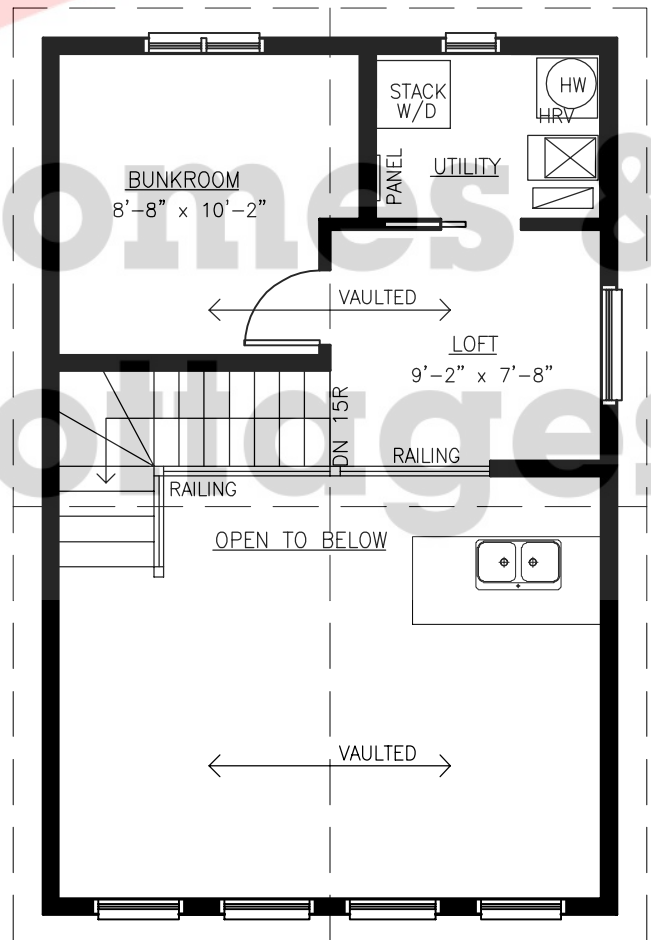

ESCAPE RESIDENCE 2022

793 SQ.FT.

MAIN FLOOR
551 SQ.FT.

UPPER FLOOR
242 SQ.FT.