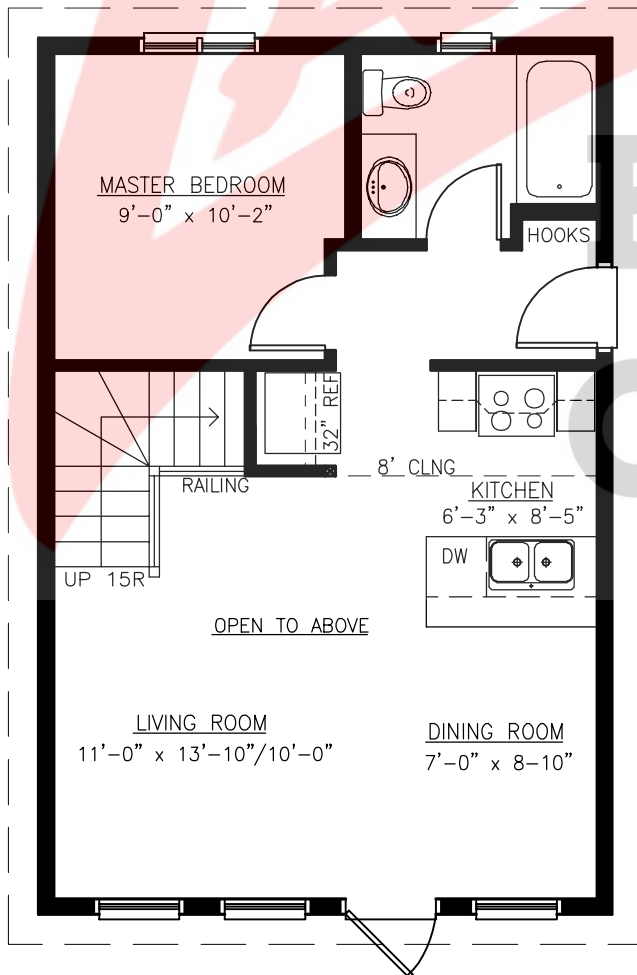

ESCAPE RESIDENCE 2022

793 SQ.FT.

MAIN FLOOR
551 SQ.FT.

UPPER FLOOR
242 SQ.FT.